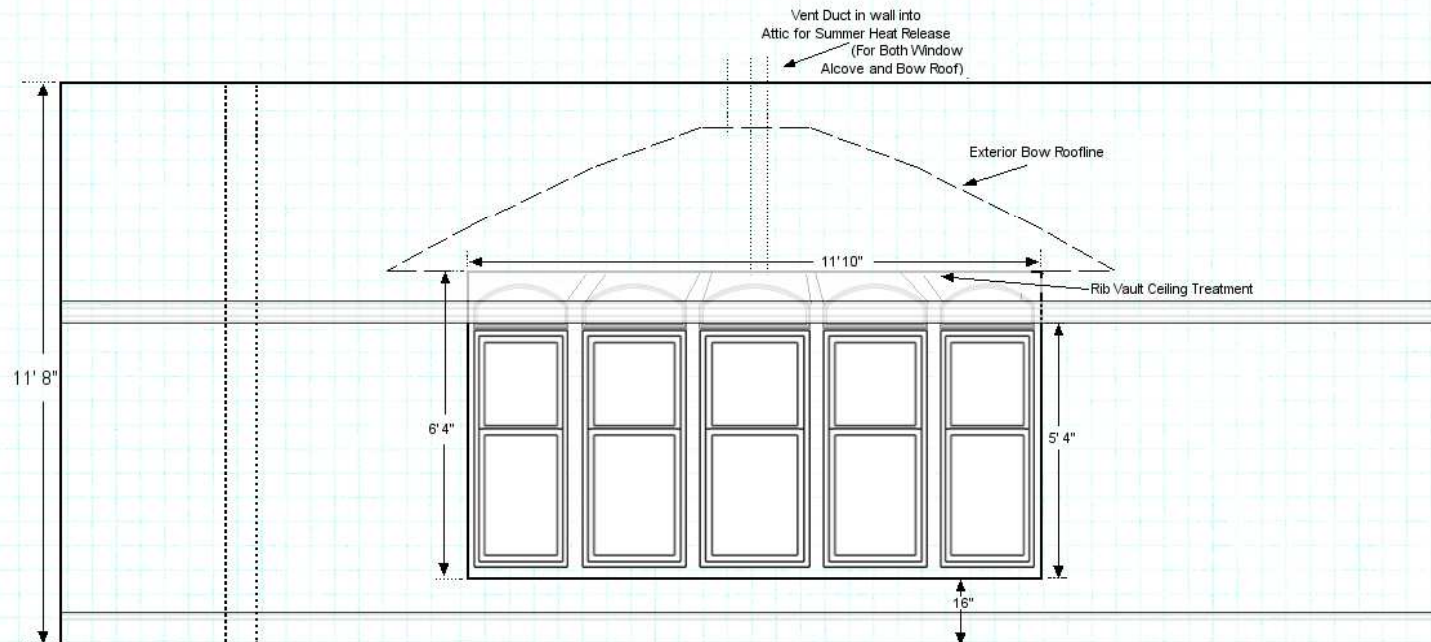

Scale: 1/4 in = 1 ft

Riversdell Addition: East Wall Interior Elevation

riversdell.com/addition

REV. C

Wider Stairs and Wall

PELLA IMPERVIA
 FIBERGLASS WINDOWS
 Stick-Built 5-Unit Bow Window, Double 2x4s Between Units
 Each Unit is 2-4/5-0 Cottage Sash Angled 15°
 Each Arch Head: 21" Radius, 27.5" x 11.5" frame, SS ~6.5"