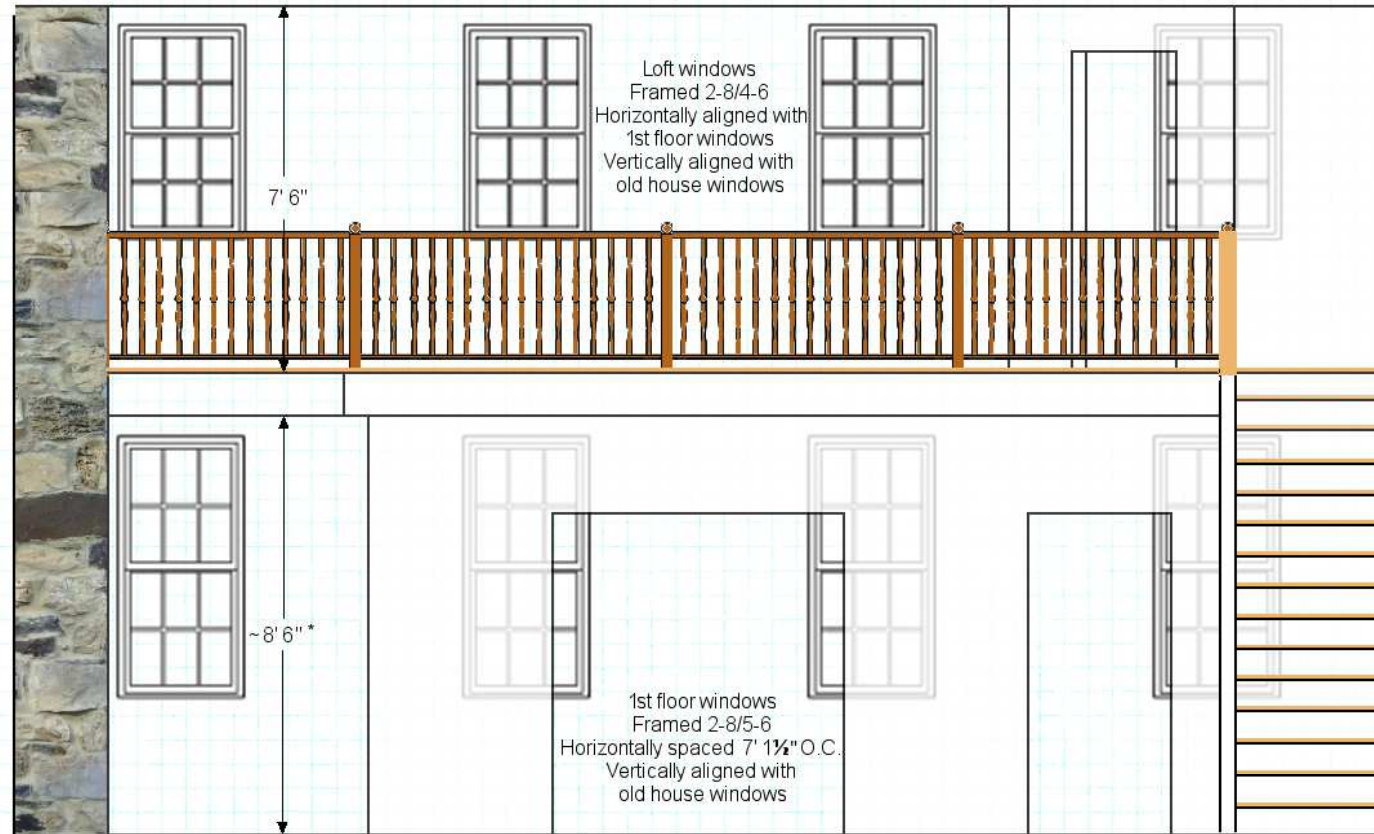

Scale: 1/4 in = 1 ft

Riversdell Addition: West Wall Interior Elevation

riversdell.com/addition

REV. C

Larger Loft Bathroom

* Exact dimension depends on loft floor construction details and matching loft flooring with old house 2nd floor level