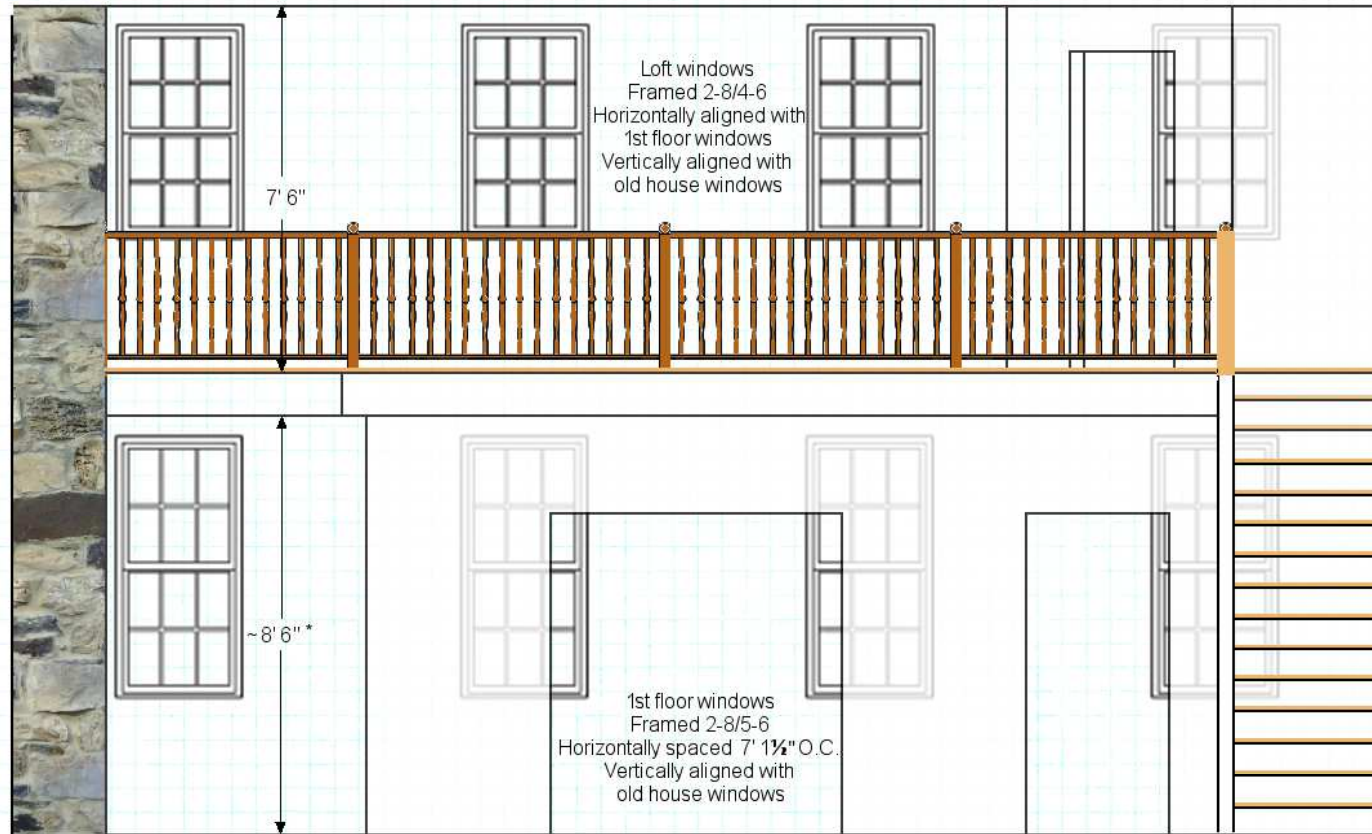

Scale: 1/4 in = 1 ft

Riversdell Addition: West Wall Interior Elevation

riversdell.com/addition

REV. C

Larger Loft Bathroom

* Exact dimension depends on loft floor construction details and matching loft flooring with old house 2nd floor level